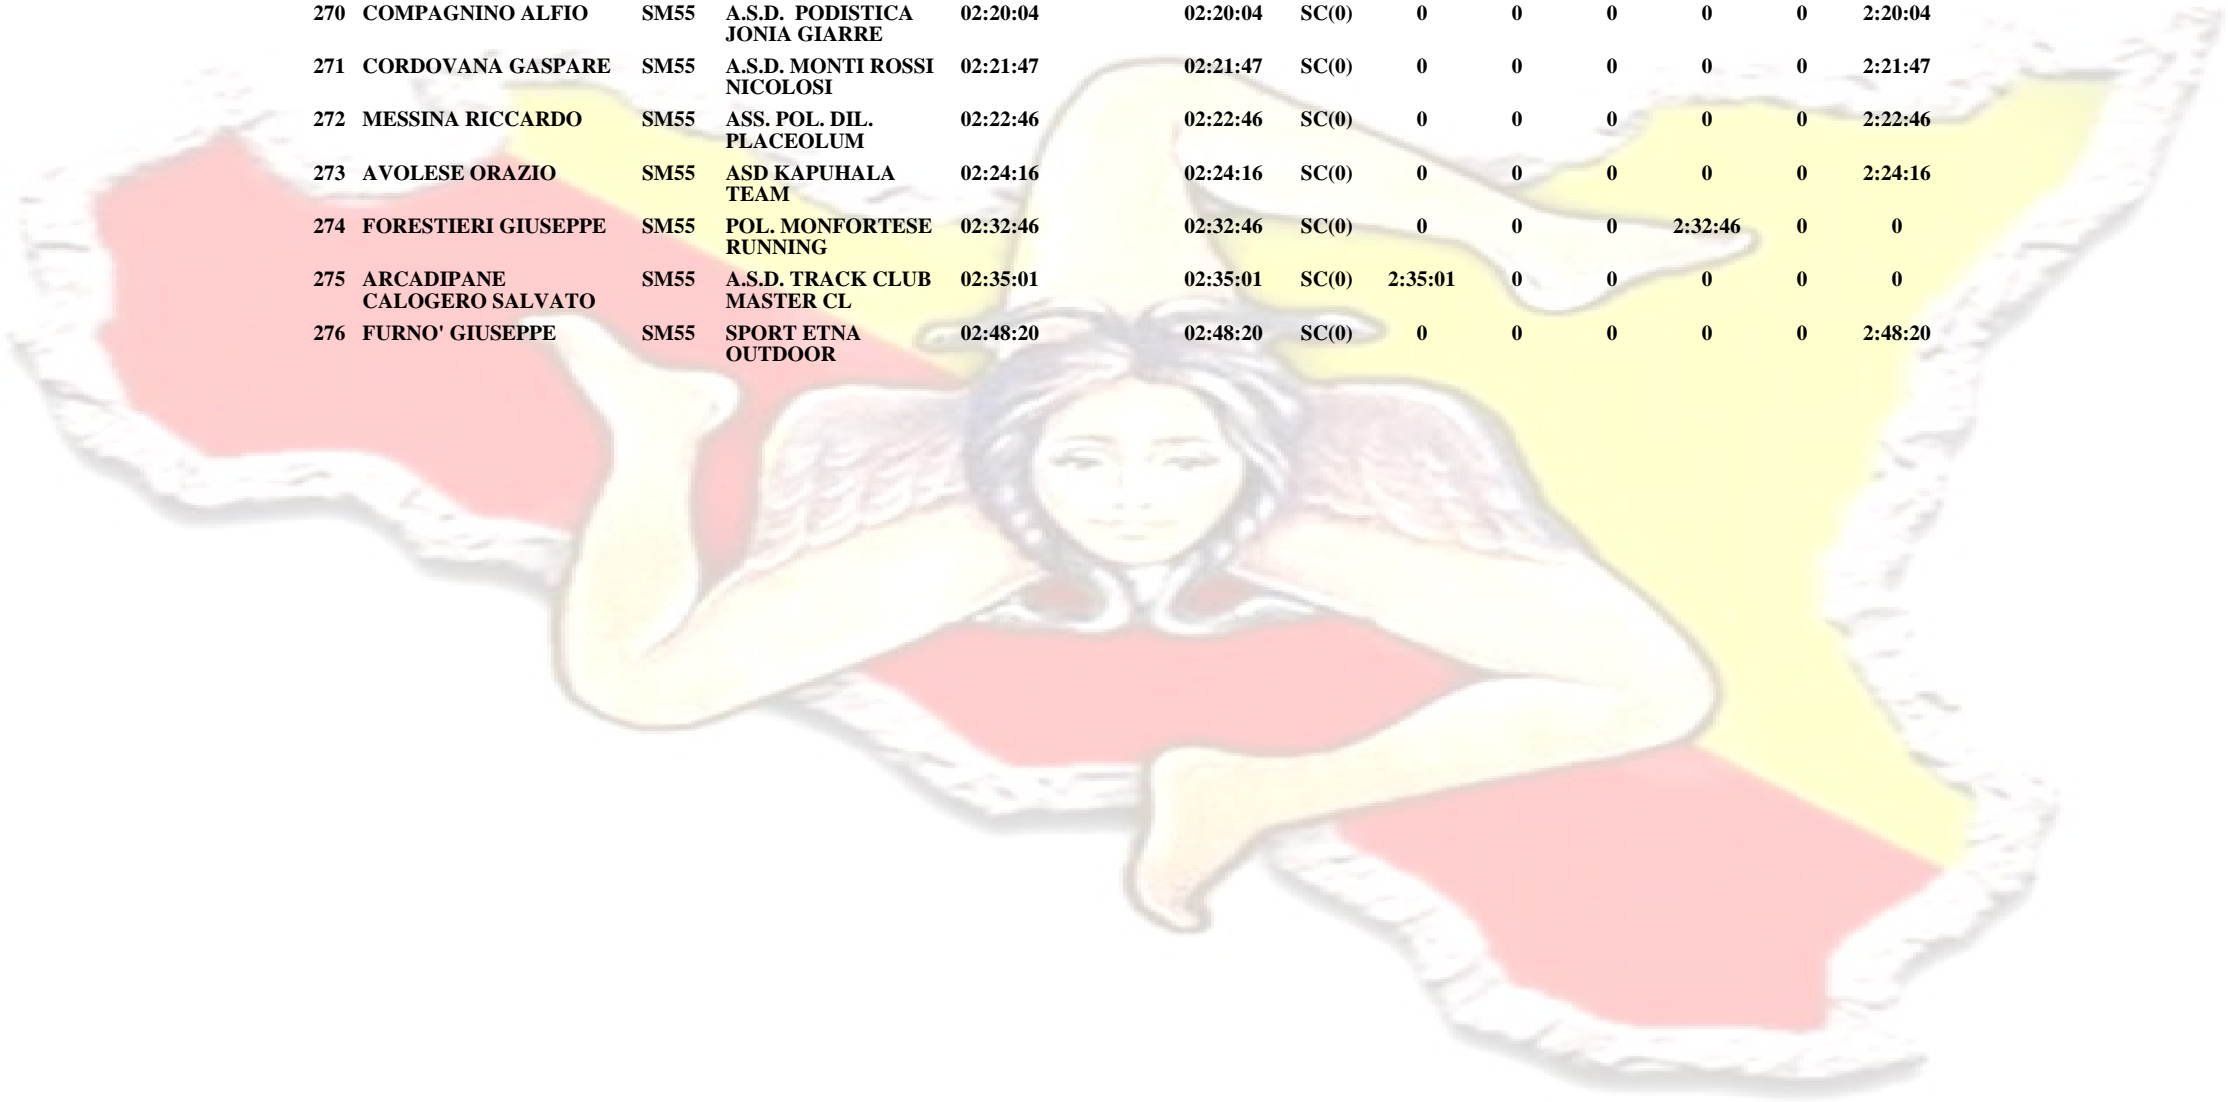

268	PREVITERA VITO	SM55	A.S.D. PODISTICA JONIA GIARRE	02:16:49	02:16:49	SC(0)	0	0	0	0	0	2:16:49
269	GAMBINO GIOVANNI	SM55	A.S. DILETT. AMATORI ARAGONA	02:19:28	02:19:28	SC(0)	2:19:28	0	0	0	0	0
270	COMPAGNINO ALFIO	SM55	A.S.D. PODISTICA JONIA GIARRE	02:20:04	02:20:04	SC(0)	0	0	0	0	0	2:20:04
271	CORDOVANA GASPARE	SM55	A.S.D. MONTI ROSSI NICOLOSI	02:21:47	02:21:47	SC(0)	0	0	0	0	0	2:21:47
272	MESSINA RICCARDO	SM55	ASS. POL. DIL. PLACEOLUM	02:22:46	02:22:46	SC(0)	0	0	0	0	0	2:22:46
273	AVOLESE ORAZIO	SM55	ASD KAPUHALA TEAM	02:24:16	02:24:16	SC(0)	0	0	0	0	0	2:24:16
274	FORESTIERI GIUSEPPE	SM55	POL. MONFORTESE RUNNING	02:32:46	02:32:46	SC(0)	0	0	0	2:32:46	0	0
275	ARCADIPANE CALOGERO SALVATO	SM55	A.S.D. TRACK CLUB MASTER CL	02:35:01	02:35:01	SC(0)	2:35:01	0	0	0	0	0
276	FURNO' GIUSEPPE	SM55	SPORT ETNA OUTDOOR	02:48:20	02:48:20	SC(0)	0	0	0	0	0	2:48:20