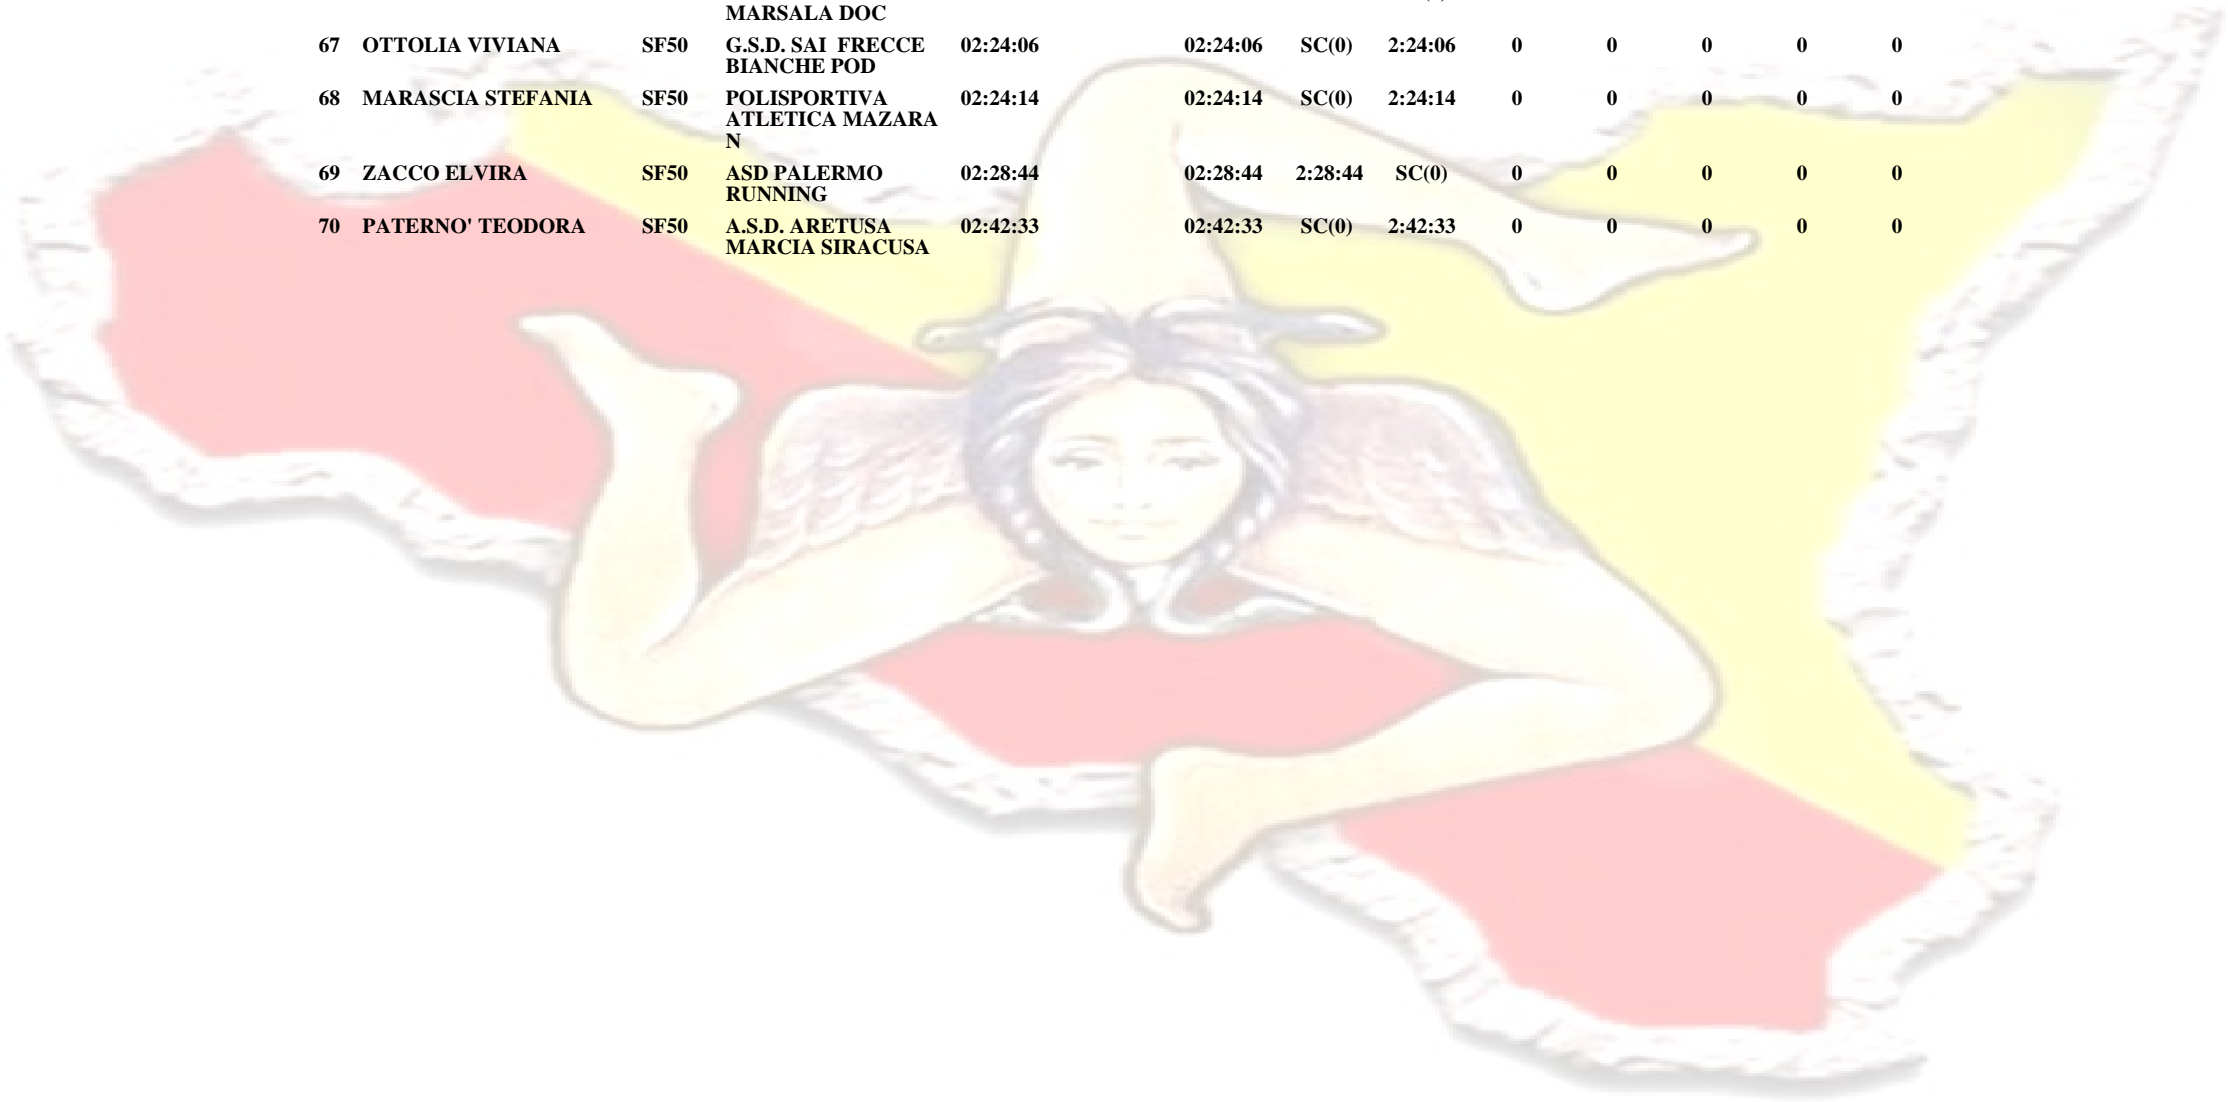

64	LEONARDI GIUSEPPA	SF50	A.S.D. ATLETICA SICILIA	02:16:48	02:16:48	SC(0)	0	0	0	0	0	2:16:48
65	GRECO GRAZIELLA	SF50	ATLETICA VIRTUS ACIREALE	02:17:38	02:17:38	SC(0)	0	0	0	0	0	2:17:38
66	IMPARATO PAOLA	SF50	A.S. DILETT. POL. MARSALA DOC	02:19:35	02:19:35	2:19:35	SC(0)	0	0	0	0	0
67	OTTOLIA VIVIANA	SF50	G.S.D. SAI FRECCIE BIANCHE POD	02:24:06	02:24:06	SC(0)	2:24:06	0	0	0	0	0
68	MARASCIA STEFANIA	SF50	POLISPORTIVA ATLETICA MAZARA N	02:24:14	02:24:14	SC(0)	2:24:14	0	0	0	0	0
69	ZACCO ELVIRA	SF50	ASD PALERMO RUNNING	02:28:44	02:28:44	2:28:44	SC(0)	0	0	0	0	0
70	PATERNO' TEODORA	SF50	A.S.D. ARETUSA MARCIA SIRACUSA	02:42:33	02:42:33	SC(0)	2:42:33	0	0	0	0	0